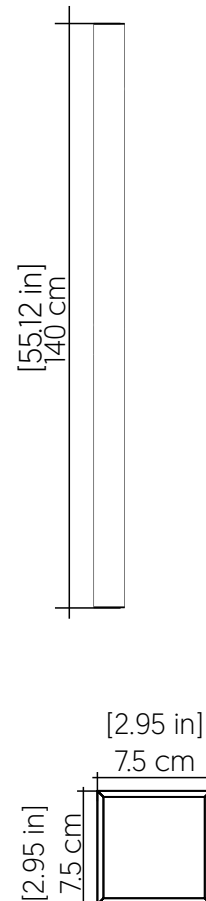

4180LED [LED]

Name: Linea Accord Wall Lamp 4180 LED
 Collection: Clean
 Application: Wall Lamp
 Construction: Natural Wood Venner, MDF and Acrylic

Specifications

Light Source: Integrated LED Module
 Driver Location: Junction Box
 Color Temperature: 3000K, 3500K and 4000K
 Dimming Option: 0-10V OR ELV/TRIAC
 CRI: 90
 Delivered Lumens: 1100 lm
 Total Power: 8W
 Input Voltage: 120V - 277V
 Input Frequency: 60 Hz
 Canopy Dimension: N/A
 Weight: N/A
 2" x 3" Single Gang Electrical Box

Fixture Image

Technical Drawing

Photometric Graph

Standards