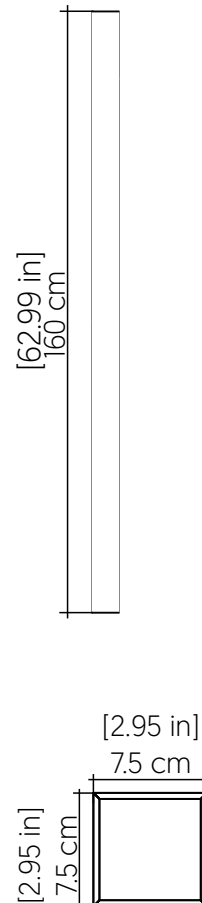

4182LED [LED]

Name: Linea Accord Wall Lamp 4182 LED
 Collection: Clean
 Application: Wall Lamp
 Construction: Natural Wood Venner, MDF and Acrylic

Specifications

Light Source: Integrated LED Module
 Driver Location: Junction Box
 Color Temperature: 3000K, 3500K and 4000K
 Dimming Option: 0-10V OR ELV/TRIAC
 CRI: 90
 Delivered Lumens: 1100 lm
 Total Power: 8W
 Input Voltage: 120V - 277V
 Input Frequency: 60 Hz
 Canopy Dimension: N/A
 Weight: N/A
 2" x 3" Single Gang Electrical Box

Fixture Image

Technical Drawing

Photometric Graph

Standards