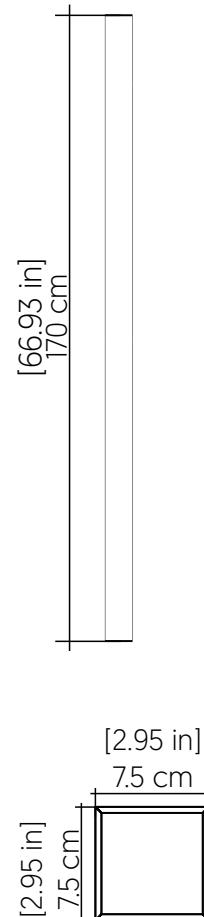

4183LED [LED]

Name: Linea Accord Wall Lamp 4183 LED
 Collection: Clean
 Application: Wall Lamp
 Construction: Natural Wood Venner, MDF and Acrylic

Specifications

Light Source: Integrated LED Module
 Driver Location: Junction Box
 Color Temperature: 3000K, 3500K and 4000K
 Dimming Option: 0-10V OR ELV/TRIAC
 CRI: 90
 Delivered Lumens: 1100 lm
 Total Power: 8W
 Input Voltage: 120V - 277V
 Input Frequency: 60 Hz
 Canopy Dimension: N/A
 Weight: N/A
 2" x 3" Single Gang Electrical Box

Fixture Image

Technical Drawing

Photometric Graph

Standards