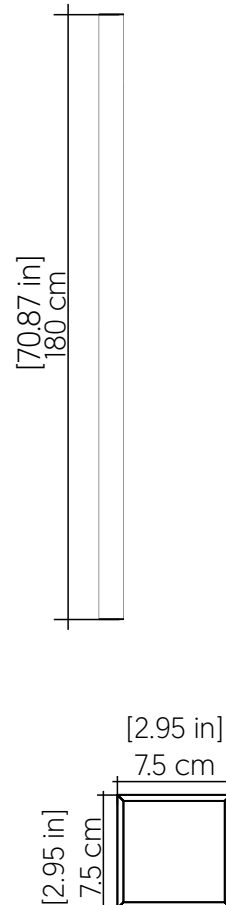

4184LED [LED]

Name: Linea Accord Wall Lamp 4184 LED
 Collection: Clean
 Application: Wall Lamp
 Construction: Natural Wood Venner, MDF and Acrylic

Specifications

Light Source: Integrated LED Module
 Driver Location: Junction Box
 Color Temperature: 3000K, 3500K and 4000K
 Dimming Option: 0-10V OR ELV/TRIAC
 CRI: 90
 Delivered Lumens: 1100 lm
 Total Power: 8W
 Input Voltage: 120V - 277V
 Input Frequency: 60 Hz
 Canopy Dimension: N/A
 Weight: N/A
 2" x 3" Single Gang Electrical Box

Fixture Image

Technical Drawing

Photometric Graph

Standards