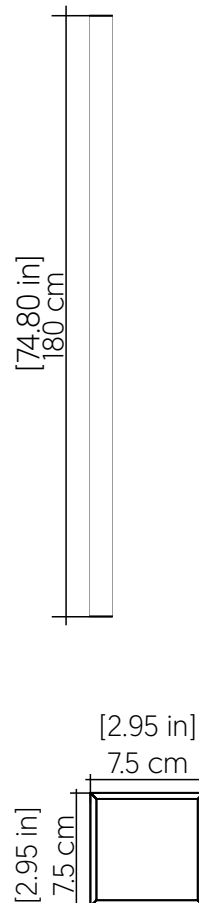

4185LED [LED]

Name: Linea Accord Wall Lamp 4185 LED
 Collection: Clean
 Application: Wall Lamp
 Construction: Natural Wood Venner, MDF and Acrylic

Specifications

Light Source: Integrated LED Module
 Driver Location: Junction Box
 Color Temperature: 3000K, 3500K and 4000K
 Dimming Option: 0-10V OR ELV/TRIAC
 CRI: 90
 Delivered Lumens: 1100 lm
 Total Power: 8W
 Input Voltage: 120V - 277V
 Input Frequency: 60 Hz
 Canopy Dimension: N/A
 Weight: N/A
 2" x 3" Single Gang Electrical Box

Fixture Image

Technical Drawing

Photometric Graph

Standards