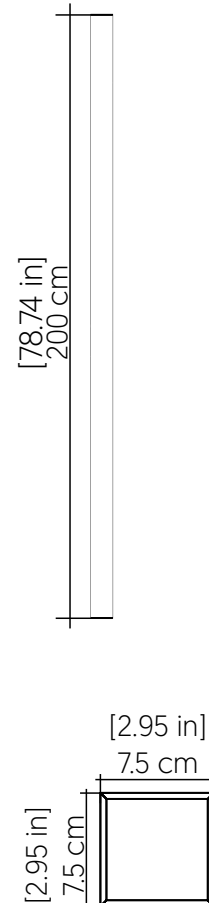

4186LED [LED]

Name: Linea Accord Wall Lamp 4186 LED
 Collection: Clean
 Application: Wall Lamp
 Construction: Natural Wood Venner, MDF and Acrylic

Specifications

Light Source: Integrated LED Module
 Driver Location: Junction Box
 Color Temperature: 3000K, 3500K and 4000K
 Dimming Option: 0-10V OR ELV/TRIAC
 CRI: 90
 Delivered Lumens: 1100 lm
 Total Power: 8W
 Input Voltage: 120V - 277V
 Input Frequency: 60 Hz
 Canopy Dimension: N/A
 Weight: N/A
 2" x 3" Single Gang Electrical Box

Fixture Image

Technical Drawing

Photometric Graph

Standards