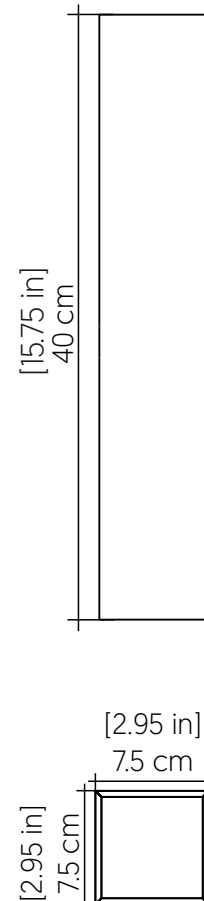

4153LED [LED]

Name: Linea Accord Wall Lamp 4153 LED
 Collection: Clean
 Application: Wall Lamp
 Construction: Natural Wood Venner, MDF and Acrylic

Specifications

Light Source: Integrated LED Module
 Driver Location: Junction Box
 Color Temperature: 3000K, 3500K and 4000K
 Dimming Option: 0-10V OR ELV/TRIAC
 CRI: 90
 Delivered Lumens: 2200 lm
 Total Power: 16W
 Input Voltage: 120V - 277V
 Input Frequency: 60 Hz
 Canopy Dimension: N/A
 Weight: N/A
 2" x 3" Single Gang Electrical Box

Fixture Image

Technical Drawing

Photometric Graph

Standards