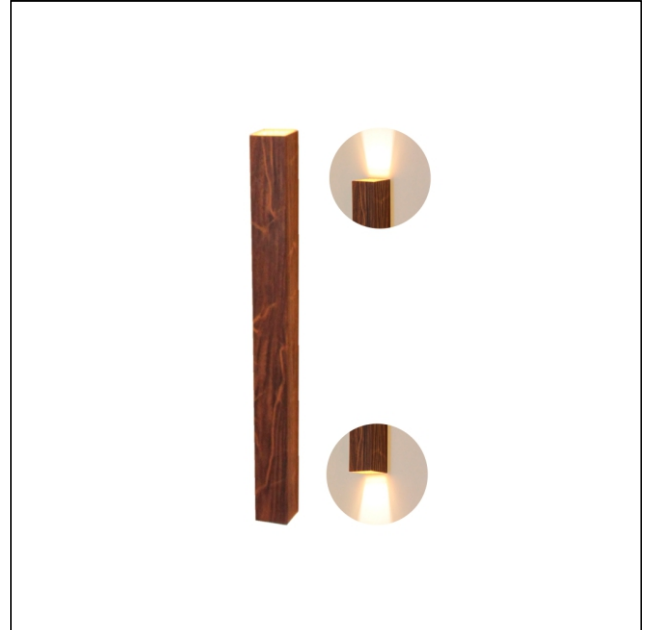

4153LED [LED]

Name: Linea Accord Wall Lamp 4153 LED
Collection: Clean
Application: Wall Lamp
Construction: Natural Wood Venner, MDF and Acrylic

Specifications

Light Source: Integrated LED Module
Driver Location: Junction Box
Color Temperature: 3000K, 3500K and 4000K
Dimming Option: 0-10V OR ELV/TRIAC
CRI: 90
Delivered Lumens: 2200 lm
Total Power: 16W
Input Voltage: 120V - 277V
Input Frequency: 60 Hz
Canopy Dimension: N/A
Weight: N/A
2" x 3" Single Gang Electrical Box

Fixture Image