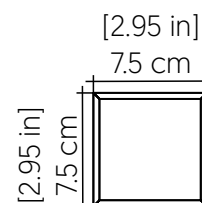

Technical Drawing