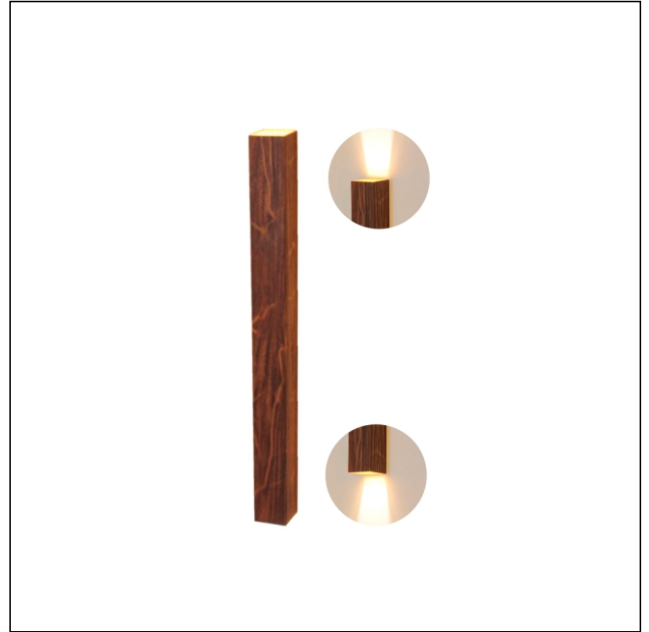

4154LED [LED]

Name: Linea Accord Wall Lamp 4154 LED
Collection: Clean
Application: Wall Lamp
Construction: Natural Wood Venner, MDF and Acrylic

Specifications

Light Source: Integrated LED Module
Driver Location: Junction Box
Color Temperature: 3000K, 3500K and 4000K
Dimming Option: 0-10V OR ELV/TRIAC
CRI: 90
Delivered Lumens: 2200 lm
Total Power: 16W
Input Voltage: 120V - 277V
Input Frequency: 60 Hz
Canopy Dimension: N/A
Weight: N/A
2" x 3" Single Gang Electrical Box

Fixture Image