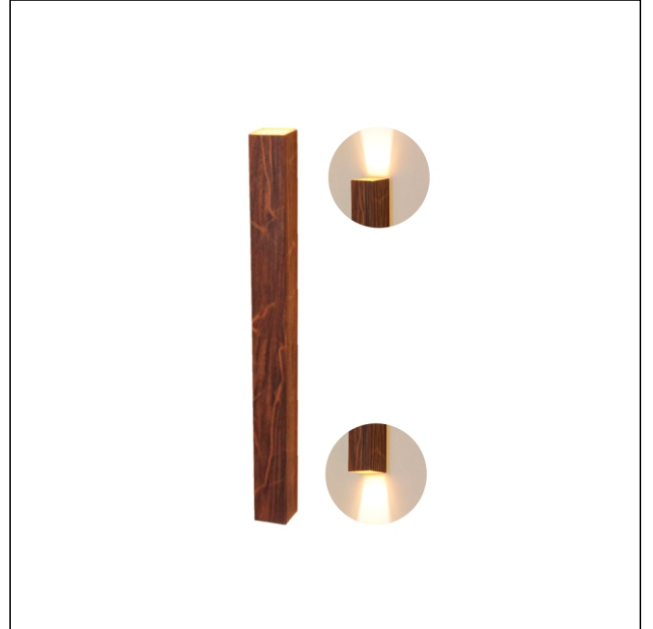

4155LED [LED]

Name: Linea Accord Wall Lamp 4155 LED
Collection: Clean
Application: Wall Lamp
Construction: Natural Wood Venner, MDF and Acrylic

Specifications

Light Source: Integrated LED Module
Driver Location: Junction Box
Color Temperature: 3000K, 3500K and 4000K
Dimming Option: 0-10V OR ELV/TRIAC
CRI: 90
Delivered Lumens: 2200 lm
Total Power: 16W
Input Voltage: 120V - 277V
Input Frequency: 60 Hz
Canopy Dimension: N/A
Weight: N/A
2" x 3" Single Gang Electrical Box

Fixture Image