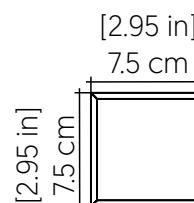

Technical Drawing