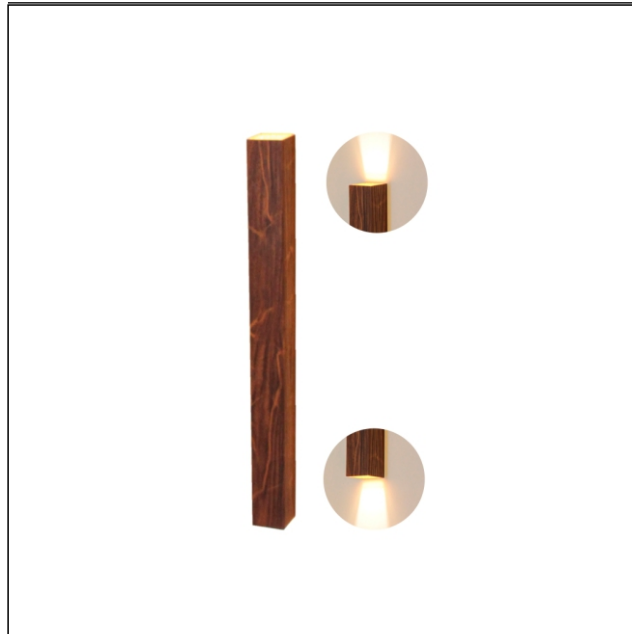

4156LED [LED]

Name: Linea Accord Wall Lamp 4156 LED
Collection: Clean
Application: Wall Lamp
Construction: Natural Wood Venner, MDF and Acrylic

Specifications

Light Source: Integrated LED Module
Driver Location: Junction Box
Color Temperature: 3000K, 3500K and 4000K
Dimming Option: 0-10V OR ELV/TRIAC
CRI: 90
Delivered Lumens: 2200 lm
Total Power: 16W
Input Voltage: 120V - 277V
Input Frequency: 60 Hz
Canopy Dimension: N/A
Weight: N/A
2" x 3" Single Gang Electrical Box

Fixture Image

Technical Drawing