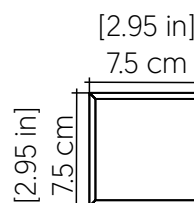

4156LED [LED]

Name: Linea Accord Wall Lamp 4156 LED
Collection: Clean
Application: Wall Lamp
Construction: Natural Wood Venner, MDF and Acrylic

Specifications

Light Source: Integrated LED Module
Driver Location: Junction Box
Color Temperature: 3000K, 3500K and 4000K
Dimming Option: 0-10V OR ELV/TRIAC
CRI: 90
Delivered Lumens: 2200 lm
Total Power: 16W
Input Voltage: 120V - 277V
Input Frequency: 60 Hz
Canopy Dimension: N/A
Weight: N/A
2" x 3" Single Gang Electrical Box

Fixture Image

Technical Drawing

Photometric Graph

Standards