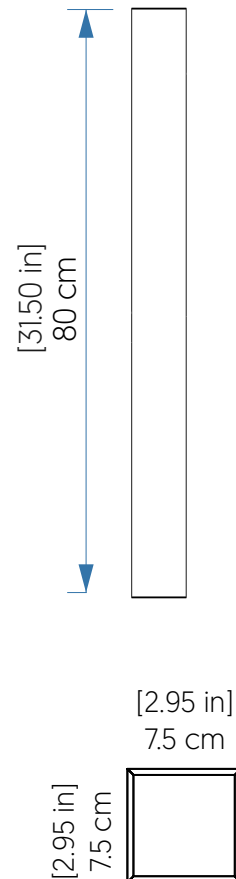

## 4157LED [LED]

Name: Linea Accord Wall Lamp 4157 LED  
 Collection: Clean  
 Application: Wall Lamp  
 Construction: Natural Wood Venner, MDF and Acrylic

### Specifications

Light Source: Integrated LED Module  
 Driver Location: Junction Box  
 Color Temperature: 3000K, 3500K and 4000K  
 Dimming Option: 0-10V OR ELV/TRIAC  
 CRI: 90  
 Delivered Lumens: 2200 lm  
 Total Power: 16W  
 Input Voltage: 120V - 277V  
 Input Frequency: 60 Hz  
 Canopy Dimension: N/A  
 Weight: N/A  
 2" x 3" Single Gang Electrical Box

### Fixture Image

### Technical Drawing