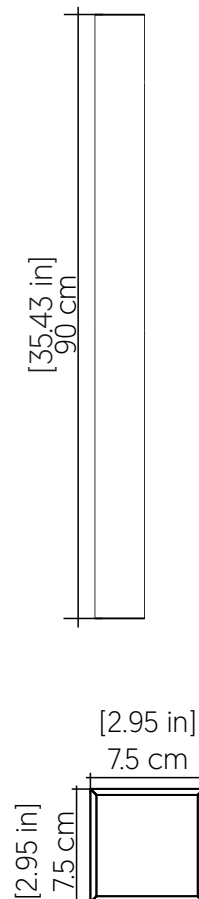

## 4158LED [LED]

Name: Linea Accord Wall Lamp 4158 LED  
 Collection: Clean  
 Application: Wall Lamp  
 Construction: Natural Wood Venner, MDF and Acrylic

### Specifications

Light Source: Integrated LED Module  
 Driver Location: Junction Box  
 Color Temperature: 3000K, 3500K and 4000K  
 Dimming Option: 0-10V OR ELV/TRIAC  
 CRI: 90  
 Delivered Lumens: 2200 lm  
 Total Power: 16W  
 Input Voltage: 120V - 277V  
 Input Frequency: 60 Hz  
 Canopy Dimension: N/A  
 Weight: N/A  
 2" x 3" Single Gang Electrical Box

### Fixture Image

### Technical Drawing