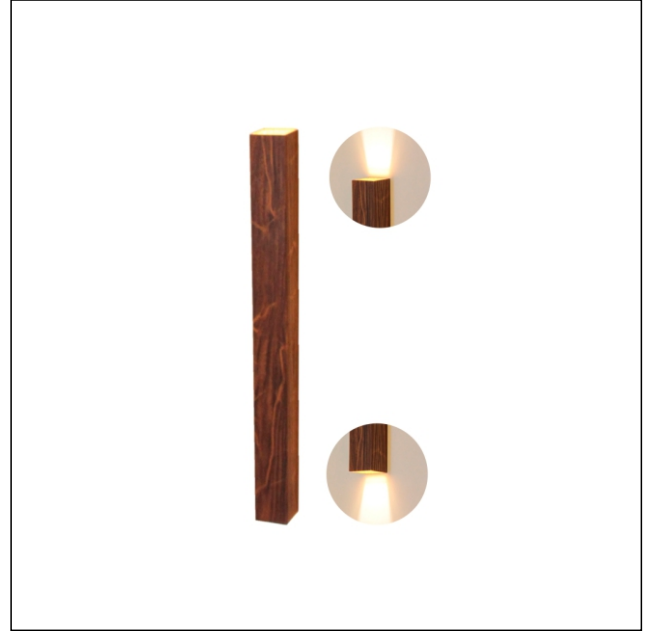

4158LED [LED]

Name: Linea Accord Wall Lamp 4158 LED
Collection: Clean
Application: Wall Lamp
Construction: Natural Wood Venner, MDF and Acrylic

Specifications

Light Source: Integrated LED Module
Driver Location: Junction Box
Color Temperature: 3000K, 3500K and 4000K
Dimming Option: 0-10V OR ELV/TRIAC
CRI: 90
Delivered Lumens: 2200 lm
Total Power: 16W
Input Voltage: 120V - 277V
Input Frequency: 60 Hz
Canopy Dimension: N/A
Weight: N/A
2" x 3" Single Gang Electrical Box

Fixture Image