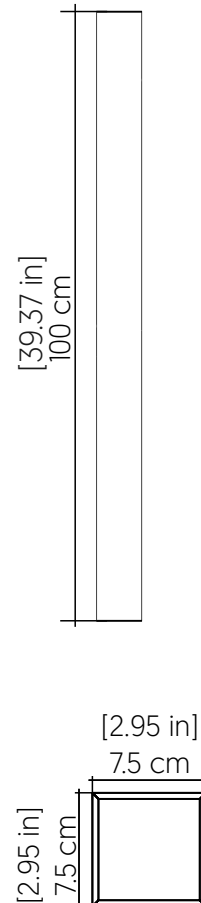

4159LED [LED]

Name: Linea Accord Wall Lamp 4159 LED
 Collection: Clean
 Application: Wall Lamp
 Construction: Natural Wood Venner, MDF and Acrylic

Specifications

Light Source: Integrated LED Module
 Driver Location: Junction Box
 Color Temperature: 3000K, 3500K and 4000K
 Dimming Option: 0-10V OR ELV/TRIAC
 CRI: 90
 Delivered Lumens: 2200 lm
 Total Power: 16W
 Input Voltage: 120V - 277V
 Input Frequency: 60 Hz
 Canopy Dimension: N/A
 Weight: N/A
 2" x 3" Single Gang Electrical Box

Fixture Image

Technical Drawing

Photometric Graph

Standards