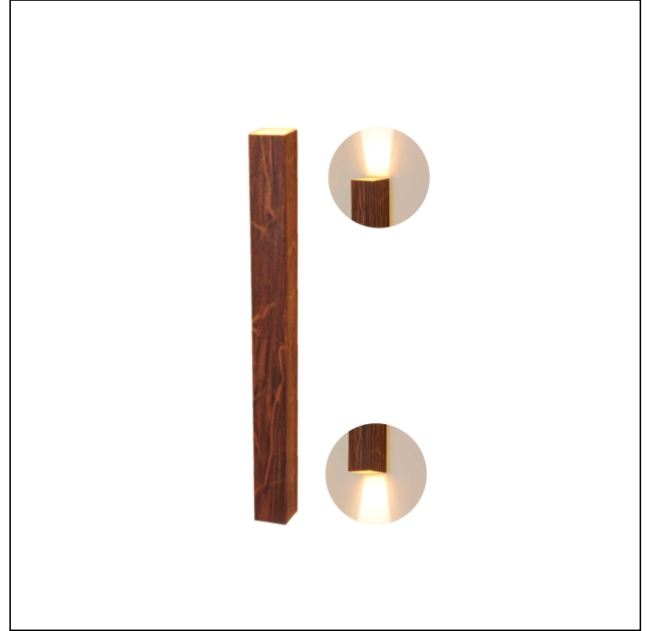

4159LED [LED]

Name: Linea Accord Wall Lamp 4159 LED
Collection: Clean
Application: Wall Lamp
Construction: Natural Wood Venner, MDF and Acrylic

Specifications

Light Source: Integrated LED Module
Driver Location: Junction Box
Color Temperature: 3000K, 3500K and 4000K
Dimming Option: 0-10V OR ELV/TRIAC
CRI: 90
Delivered Lumens: 2200 lm
Total Power: 16W
Input Voltage: 120V - 277V
Input Frequency: 60 Hz
Canopy Dimension: N/A
Weight: N/A
2" x 3" Single Gang Electrical Box

Fixture Image