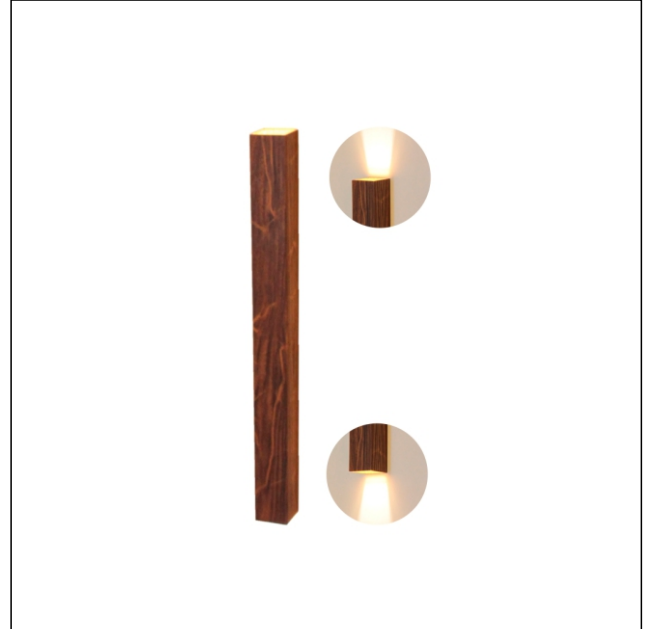

4160LED [LED]

Name: Linea Accord Wall Lamp 4160 LED
Collection: Clean
Application: Wall Lamp
Construction: Natural Wood Venner, MDF and Acrylic

Specifications

Light Source: Integrated LED Module
Driver Location: Junction Box
Color Temperature: 3000K, 3500K and 4000K
Dimming Option: 0-10V OR ELV/TRIAC
CRI: 90
Delivered Lumens: 2200 lm
Total Power: 16W
Input Voltage: 120V - 277V
Input Frequency: 60 Hz
Canopy Dimension: N/A
Weight: N/A
2" x 3" Single Gang Electrical Box

Fixture Image