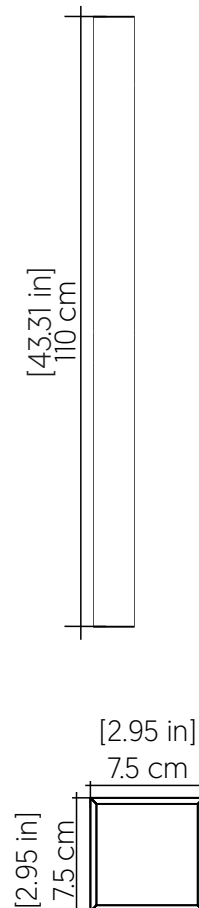

4160LED [LED]

Name: Linea Accord Wall Lamp 4160 LED
 Collection: Clean
 Application: Wall Lamp
 Construction: Natural Wood Venner, MDF and Acrylic

Specifications

Light Source: Integrated LED Module
 Driver Location: Junction Box
 Color Temperature: 3000K, 3500K and 4000K
 Dimming Option: 0-10V OR ELV/TRIAC
 CRI: 90
 Delivered Lumens: 2200 lm
 Total Power: 16W
 Input Voltage: 120V - 277V
 Input Frequency: 60 Hz
 Canopy Dimension: N/A
 Weight: N/A
 2" x 3" Single Gang Electrical Box

Fixture Image

Technical Drawing

Photometric Graph

Standards