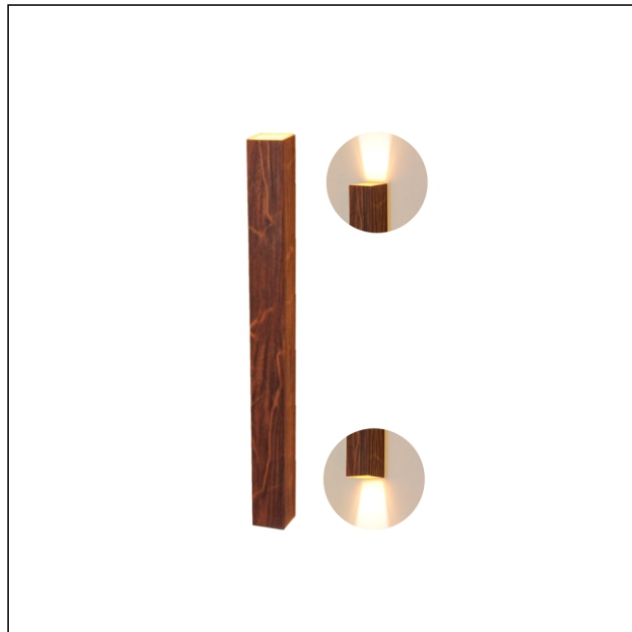

4161LED [LED]

Name: Linea Accord Wall Lamp 4161 LED
Collection: Clean
Application: Wall Lamp
Construction: Natural Wood Venner, MDF and Acrylic

Specifications

Light Source: Integrated LED Module
Driver Location: Junction Box
Color Temperature: 3000K, 3500K and 4000K
Dimming Option: 0-10V OR ELV/TRIAC
CRI: 90
Delivered Lumens: 2200 lm
Total Power: 16W
Input Voltage: 120V - 277V
Input Frequency: 60 Hz
Canopy Dimension: N/A
Weight: N/A
2" x 3" Single Gang Electrical Box

Fixture Image