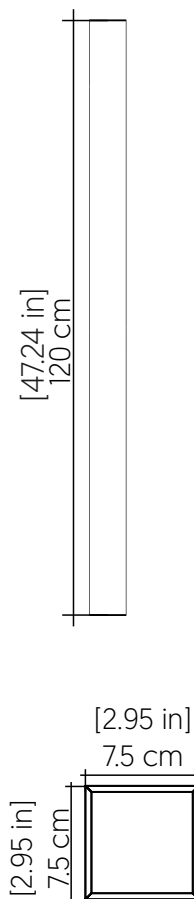

## 4161LED [LED]

Name: Linea Accord Wall Lamp 4161 LED  
 Collection: Clean  
 Application: Wall Lamp  
 Construction: Natural Wood Venner, MDF and Acrylic

### Specifications

Light Source: Integrated LED Module  
 Driver Location: Junction Box  
 Color Temperature: 3000K, 3500K and 4000K  
 Dimming Option: 0-10V OR ELV/TRIAC  
 CRI: 90  
 Delivered Lumens: 2200 lm  
 Total Power: 16W  
 Input Voltage: 120V - 277V  
 Input Frequency: 60 Hz  
 Canopy Dimension: N/A  
 Weight: N/A  
 2" x 3" Single Gang Electrical Box

### Fixture Image

### Technical Drawing