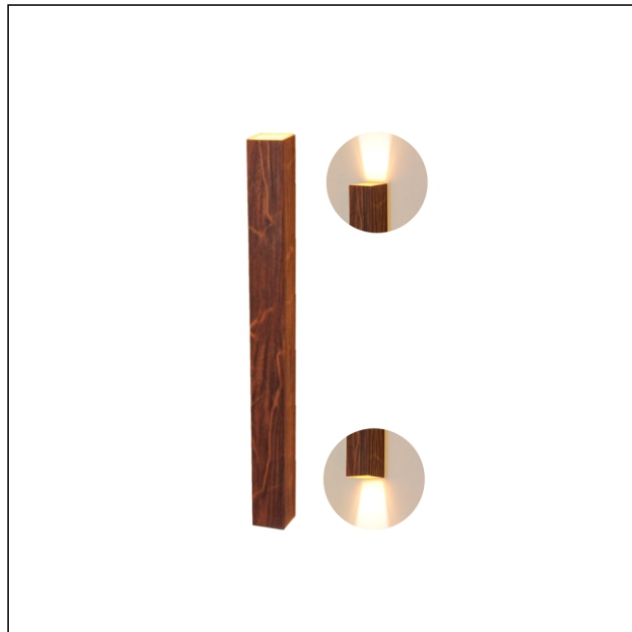

4162LED [LED]

Name: Linea Accord Wall Lamp 4162 LED
Collection: Clean
Application: Wall Lamp
Construction: Natural Wood Venner, MDF and Acrylic

Specifications

Light Source: Integrated LED Module
Driver Location: Junction Box
Color Temperature: 3000K, 3500K and 4000K
Dimming Option: 0-10V OR ELV/TRIAC
CRI: 90
Delivered Lumens: 2200 lm
Total Power: 16W
Input Voltage: 120V - 277V
Input Frequency: 60 Hz
Canopy Dimension: N/A
Weight: N/A
2" x 3" Single Gang Electrical Box

Fixture Image