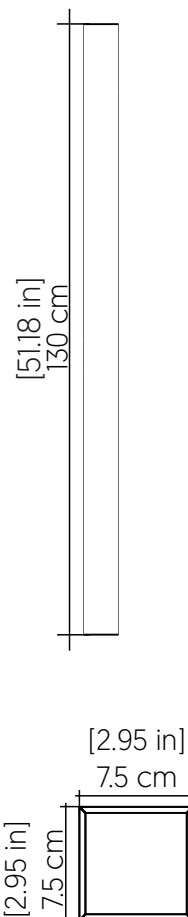

4162LED [LED]

Name: Linea Accord Wall Lamp 4162 LED
 Collection: Clean
 Application: Wall Lamp
 Construction: Natural Wood Venner, MDF and Acrylic

Specifications

Light Source: Integrated LED Module
 Driver Location: Junction Box
 Color Temperature: 3000K, 3500K and 4000K
 Dimming Option: 0-10V OR ELV/TRIAC
 CRI: 90
 Delivered Lumens: 2200 lm
 Total Power: 16W
 Input Voltage: 120V - 277V
 Input Frequency: 60 Hz
 Canopy Dimension: N/A
 Weight: N/A
 2" x 3" Single Gang Electrical Box

Fixture Image

Technical Drawing

Photometric Graph

Standards