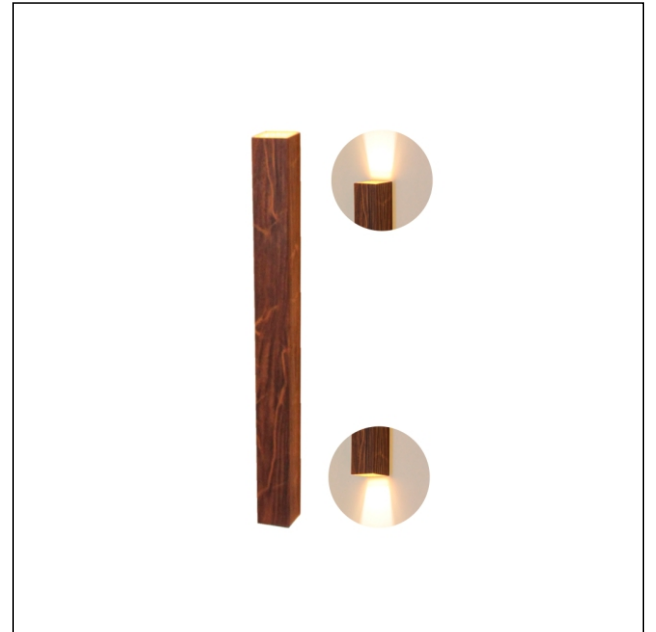

4163LED [LED]

Name: Linea Accord Wall Lamp 4163 LED
Collection: Clean
Application: Wall Lamp
Construction: Natural Wood Venner, MDF and Acrylic

Specifications

Light Source: Integrated LED Module
Driver Location: Junction Box
Color Temperature: 3000K, 3500K and 4000K
Dimming Option: 0-10V OR ELV/TRIAC
CRI: 90
Delivered Lumens: 2200 lm
Total Power: 16W
Input Voltage: 120V - 277V
Input Frequency: 60 Hz
Canopy Dimension: N/A
Weight: N/A
2" x 3" Single Gang Electrical Box

Fixture Image