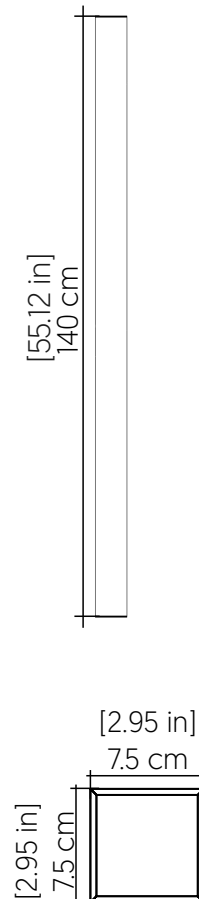

## 4163LED [LED]

Name: Linea Accord Wall Lamp 4163 LED  
 Collection: Clean  
 Application: Wall Lamp  
 Construction: Natural Wood Venner, MDF and Acrylic

### Specifications

Light Source: Integrated LED Module  
 Driver Location: Junction Box  
 Color Temperature: 3000K, 3500K and 4000K  
 Dimming Option: 0-10V OR ELV/TRIAC  
 CRI: 90  
 Delivered Lumens: 2200 lm  
 Total Power: 16W  
 Input Voltage: 120V - 277V  
 Input Frequency: 60 Hz  
 Canopy Dimension: N/A  
 Weight: N/A  
 2" x 3" Single Gang Electrical Box

### Fixture Image

### Technical Drawing