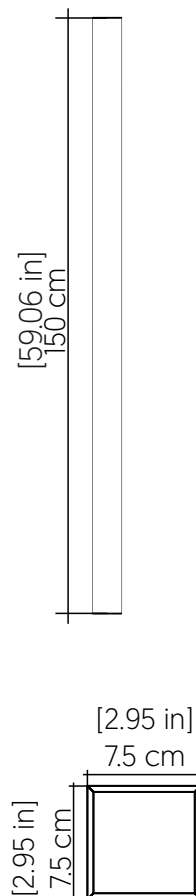

4164LED [LED]

Name: Linea Accord Wall Lamp 4164 LED
 Collection: Clean
 Application: Wall Lamp
 Construction: Natural Wood Venner, MDF and Acrylic

Specifications

Light Source: Integrated LED Module
 Driver Location: Junction Box
 Color Temperature: 3000K, 3500K and 4000K
 Dimming Option: 0-10V OR ELV/TRIAC
 CRI: 90
 Delivered Lumens: 2200 lm
 Total Power: 16W
 Input Voltage: 120V - 277V
 Input Frequency: 60 Hz
 Canopy Dimension: N/A
 Weight: N/A
 2" x 3" Single Gang Electrical Box

Fixture Image

Technical Drawing

Photometric Graph

Standards