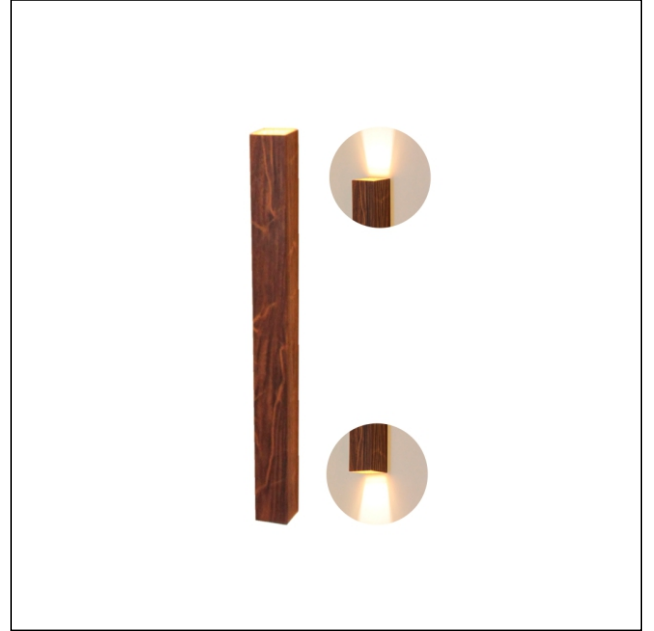

4165LED [LED]

Name: Linea Accord Wall Lamp 4165 LED
Collection: Clean
Application: Wall Lamp
Construction: Natural Wood Venner, MDF and Acrylic

Specifications

Light Source: Integrated LED Module
Driver Location: Junction Box
Color Temperature: 3000K, 3500K and 4000K
Dimming Option: 0-10V OR ELV/TRIAC
CRI: 90
Delivered Lumens: 2200 lm
Total Power: 16W
Input Voltage: 120V - 277V
Input Frequency: 60 Hz
Canopy Dimension: N/A
Weight: N/A
2" x 3" Single Gang Electrical Box

Fixture Image