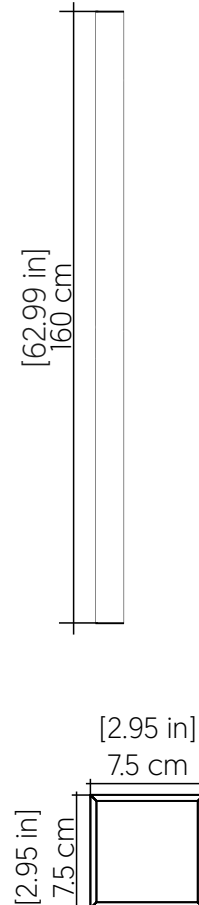

4165LED [LED]

Name: Linea Accord Wall Lamp 4165 LED
 Collection: Clean
 Application: Wall Lamp
 Construction: Natural Wood Venner, MDF and Acrylic

Specifications

Light Source: Integrated LED Module
 Driver Location: Junction Box
 Color Temperature: 3000K, 3500K and 4000K
 Dimming Option: 0-10V OR ELV/TRIAC
 CRI: 90
 Delivered Lumens: 2200 lm
 Total Power: 16W
 Input Voltage: 120V - 277V
 Input Frequency: 60 Hz
 Canopy Dimension: N/A
 Weight: N/A
 2" x 3" Single Gang Electrical Box

Fixture Image

Technical Drawing

Photometric Graph

Standards