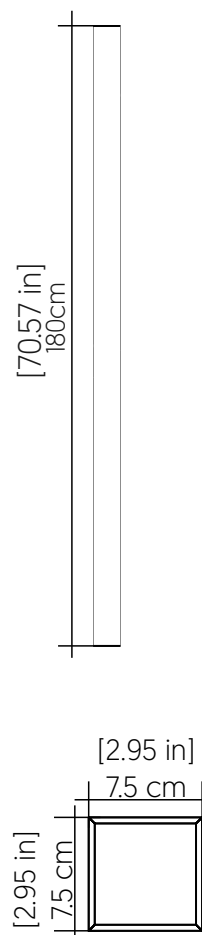

4167LED [LED]

Name: Linea Accord Wall Lamp 4167 LED
 Collection: Clean
 Application: Wall Lamp
 Construction: Natural Wood Venner, MDF and Acrylic

Specifications

Light Source: Integrated LED Module
 Driver Location: Junction Box
 Color Temperature: 3000K, 3500K and 4000K
 Dimming Option: 0-10V OR ELV/TRIAC
 CRI: 90
 Delivered Lumens: 2200 lm
 Total Power: 16W
 Input Voltage: 120V - 277V
 Input Frequency: 60 Hz
 Canopy Dimension: N/A
 Weight: N/A
 2" x 3" Single Gang Electrical Box

Fixture Image

Technical Drawing

Photometric Graph

Standards