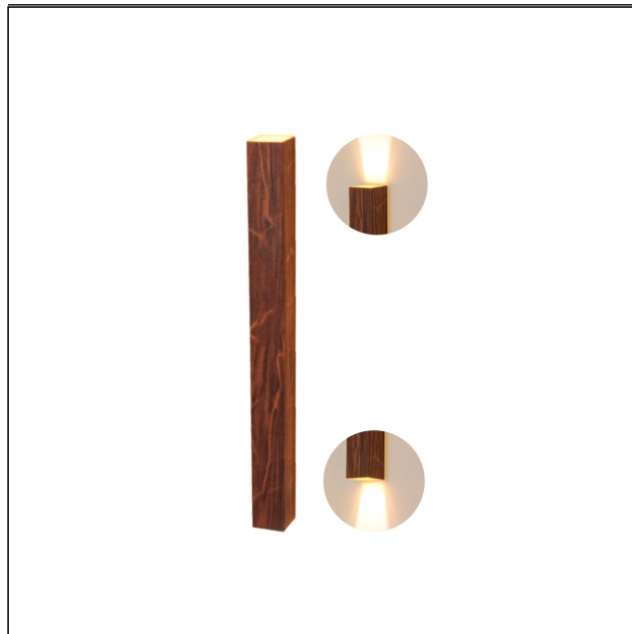

4167LED [LED]

Name: Linea Accord Wall Lamp 4167 LED
Collection: Clean
Application: Wall Lamp
Construction: Natural Wood Venner, MDF and Acrylic

Specifications

Light Source: Integrated LED Module
Driver Location: Junction Box
Color Temperature: 3000K, 3500K and 4000K
Dimming Option: 0-10V OR ELV/TRIAC
CRI: 90
Delivered Lumens: 2200 lm
Total Power: 16W
Input Voltage: 120V - 277V
Input Frequency: 60 Hz
Canopy Dimension: N/A
Weight: N/A
2" x 3" Single Gang Electrical Box

Fixture Image

Technical Drawing