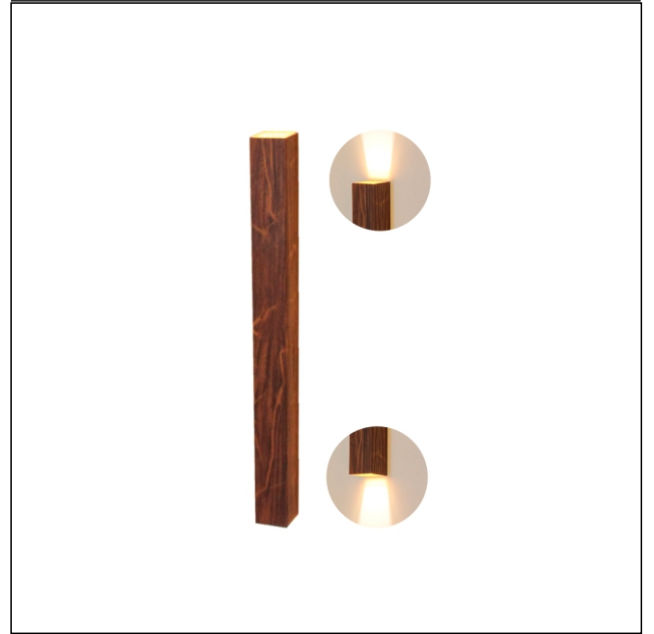

4168LED [LED]

Name: Linea Accord Wall Lamp 4168 LED
Collection: Clean
Application: Wall Lamp
Construction: Natural Wood Venner, MDF and Acrylic

Specifications

Light Source: Integrated LED Module
Driver Location: Junction Box
Color Temperature: 3000K, 3500K and 4000K
Dimming Option: 0-10V OR ELV/TRIAC
CRI: 90
Delivered Lumens: 2200 lm
Total Power: 16W
Input Voltage: 120V - 277V
Input Frequency: 60 Hz
Canopy Dimension: N/A
Weight: N/A
2" x 3" Single Gang Electrical Box

Fixture Image