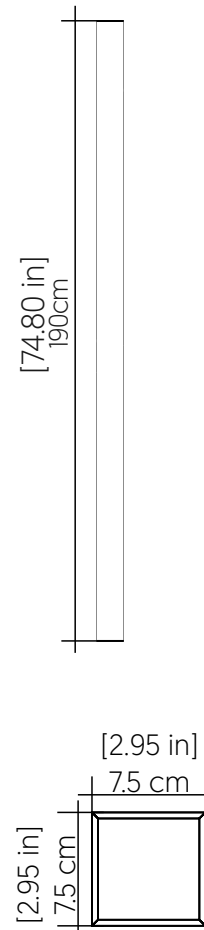

4168LED [LED]

Name: Linea Accord Wall Lamp 4168 LED
 Collection: Clean
 Application: Wall Lamp
 Construction: Natural Wood Venner, MDF and Acrylic

Specifications

Light Source: Integrated LED Module
 Driver Location: Junction Box
 Color Temperature: 3000K, 3500K and 4000K
 Dimming Option: 0-10V OR ELV/TRIAC
 CRI: 90
 Delivered Lumens: 2200 lm
 Total Power: 16W
 Input Voltage: 120V - 277V
 Input Frequency: 60 Hz
 Canopy Dimension: N/A
 Weight: N/A
 2" x 3" Single Gang Electrical Box

Fixture Image

Technical Drawing

Photometric Graph

Standards