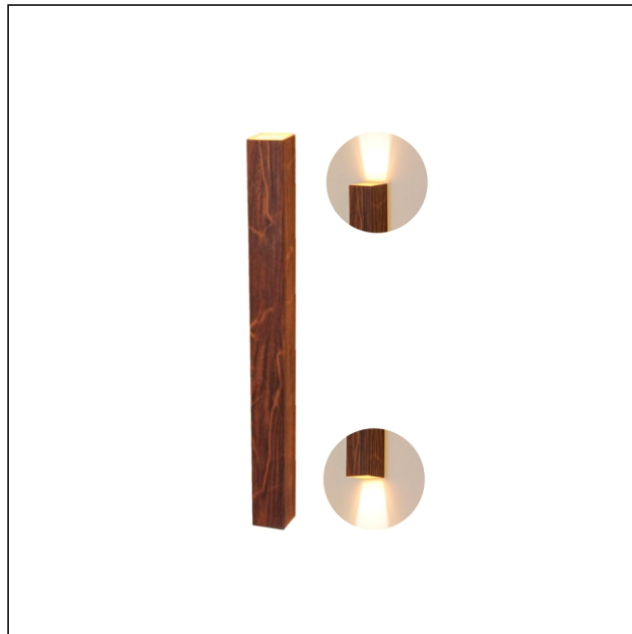

4169LED [LED]

Name: Linea Accord Wall Lamp 4169 LED
Collection: Clean
Application: Wall Lamp
Construction: Natural Wood Venner, MDF and Acrylic

Specifications

Light Source: Integrated LED Module
Driver Location: Junction Box
Color Temperature: 3000K, 3500K and 4000K
Dimming Option: 0-10V OR ELV/TRIAC
CRI: 90
Delivered Lumens: 2200 lm
Total Power: 16W
Input Voltage: 120V - 277V
Input Frequency: 60 Hz
Canopy Dimension: N/A
Weight: N/A
2" x 3" Single Gang Electrical Box

Fixture Image