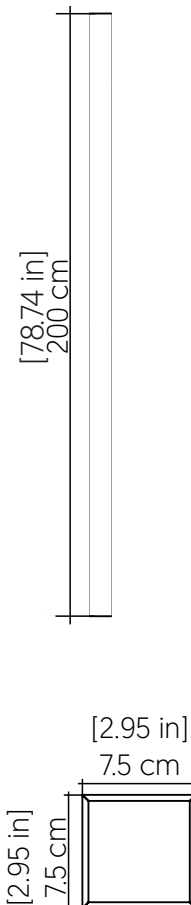

## 4169LED [LED]

Name: Linea Accord Wall Lamp 4169 LED  
 Collection: Clean  
 Application: Wall Lamp  
 Construction: Natural Wood Venner, MDF and Acrylic

### Specifications

Light Source: Integrated LED Module  
 Driver Location: Junction Box  
 Color Temperature: 3000K, 3500K and 4000K  
 Dimming Option: 0-10V OR ELV/TRIAC  
 CRI: 90  
 Delivered Lumens: 2200 lm  
 Total Power: 16W  
 Input Voltage: 120V - 277V  
 Input Frequency: 60 Hz  
 Canopy Dimension: N/A  
 Weight: N/A  
 2" x 3" Single Gang Electrical Box

### Fixture Image

### Technical Drawing