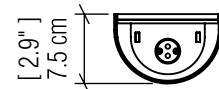

Specifier: _____ Date: _____

Project name: _____

Project location: _____

4194 [GU10]

Name: Clean Accord Wall Lamp 4194
Collection: Clean
Application: Wall Lamp
Construction: Natural Wood Vener, MDF

Specifications

Light Source: 2x GU10 6W 120v-240v
Light Bulbs not Included
Color Temperature: Lamp dependent
CRI: Lamp dependent
Delivered Lumens: Lamp dependent
Total Power: Lamp dependent
Input Voltage: 120V-240V
Input Frequency: 60 Hz
Canopy Dimension: N/A
Weight:

Fixture Image

Technical Drawing

Photometric Graph

Standards