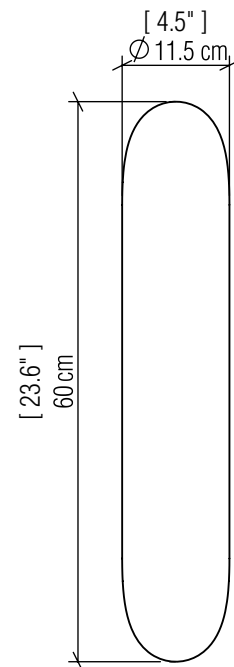

### Specifications

Light Source: 2x GU10 6W 120v-240v  
 Light Bulbs not Included  
 Color Temperature: Lamp dependent  
 CRI: Lamp dependent  
 Delivered Lumens: Lamp dependent  
 Total Power: Lamp dependent  
 Input Voltage: 120V-240V  
 Input Frequency: 60 Hz  
 Canopy Dimension: N/A  
 Weight:

### Technical Drawing