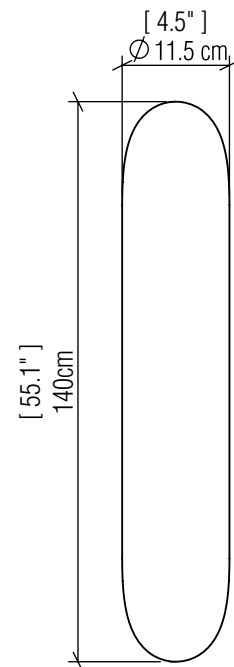

Specifier: _____ Date: _____

Project name: _____

Project location: _____

4196 [GU10]

Name: Clean Accord Wall Lamp 4196
Collection: Clean
Application: Wall Lamp
Construction: Natural Wood Vener, MDF

Specifications

Light Source: 2x GU10 6W 120v-240v
Light Bulbs not Included
Color Temperature: Lamp dependent
CRI: Lamp dependent
Delivered Lumens: Lamp dependent
Total Power: Lamp dependent
Input Voltage: 120V-240V
Input Frequency: 60 Hz
Canopy Dimension: N/A
Weight:

Fixture Image

Technical Drawing

Photometric Graph

Standards