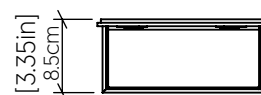

444LED [LED]

Name: Clean Accord Wall Lamp 444 LED
Collection: Clean
Application: Wall Lamp
Construction: Natural Wood Venner, MDF and Acrylic

Specifications

Light Source: Integrated LED Module
Driver Location: Junction Box
Color Temperature: 3000K, 3500K and 4000K
Dimming Option: 0-10V OR ELV/TRIAC
CRI: 90
Delivered Lumens: 550lm
Total Power: 8W
Input Voltage: 120V - 277V
Input Frequency: 60 Hz
Canopy Dimension: N/A
Weight: N/A

Fixture Image

Technical Drawing

Photometric Graph

Standards