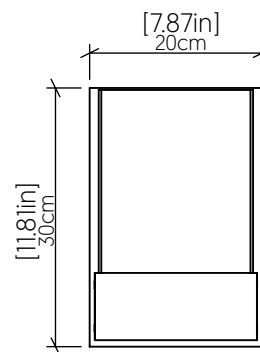

444LED [LED]

Name: Clean Accord Wall Lamp 444 LED
 Collection: Clean
 Application: Wall Lamp
 Construction: Natural Wood Venner, MDF and Acrylic

Specifications

Light Source: Integrated LED Module
 Driver Location: Junction Box
 Color Temperature: 3000K, 3500K and 4000K
 Dimming Option: 0-10V OR ELV/TRIAC
 CRI: 90
 Delivered Lumens: 550lm
 Total Power: 8W
 Input Voltage: 120V - 277V
 Input Frequency: 60 Hz
 Canopy Dimension: N/A
 Weight: N/A

Fixture Image

Technical Drawing

Photometric Graph

Standards