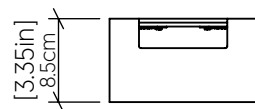

428LED [LED]

Name: Clean Accord Wall Lamp 428 LED
Collection: Clean
Application: Wall Lamp
Construction: Natural Wood Venner, MDF and Acrylic

Specifications

Light Source: Integrated LED Module
Driver Location: Junction Box
Color Temperature: 3000K, 3500K and 4000K
Dimming Option: 0-10V OR ELV/TRIAC
CRI: 90
Delivered Lumens: 550lm
Total Power: 8W
Input Voltage: 120V - 277V
Input Frequency: 60 Hz
Canopy Dimension: N/A
Weight: N/A

Fixture Image

Technical Drawing

Photometric Graph

Standards