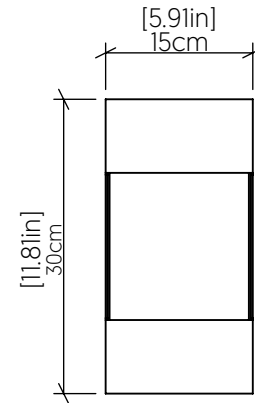

428LED [LED]

Name: Clean Accord Wall Lamp 428 LED
 Collection: Clean
 Application: Wall Lamp
 Construction: Natural Wood Venner, MDF and Acrylic

Specifications

Light Source: Integrated LED Module
 Driver Location: Junction Box
 Color Temperature: 3000K, 3500K and 4000K
 Dimming Option: 0-10V OR ELV/TRIAC
 CRI: 90
 Delivered Lumens: 550lm
 Total Power: 8W
 Input Voltage: 120V - 277V
 Input Frequency: 60 Hz
 Canopy Dimension: N/A
 Weight: N/A

Fixture Image

Technical Drawing

Photometric Graph

Standards