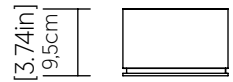

4068 [G9]

Name: Clean Accord Wall Lamp 4068
Collection: Clean
Application: Wall Lamp
Construction: Natural Wood Venner, MDF and Acrylic

Specifications

Light Source: 1x G9 3W 120V-240V (lampholder)
Light Bulbs not Included
Color Temperature: Lamp dependent
CRI: Lamp dependent
Luminous Flux: Lamp dependent
Delivered Lumens: Lamp dependent
Total Power: Lamp dependent
Input Voltage: 120V-240V
Input Frequency: 60 Hz
Canopy Dimension: N/A
Weight: 1.21kg/2.67lbs

Fixture Image

Technical Drawing

Photometric Graph

Standards