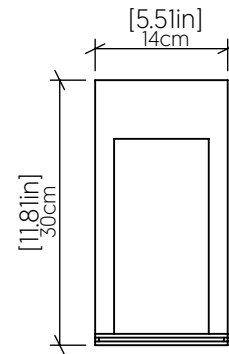

Specifier: _____ Date: _____

Project name: _____

Project location: _____

4051 [G9]

Name: Clean Accord Wall Lamp 4051
Collection: Clean
Application: Wall Lamp
Construction: Natural Wood Venner, MDF and Cotton Shade

Specifications

Light Source: 1x G9 3W 120V-240V (lampholder)
Light Bulbs not Included
Color Temperature: Lamp dependent
CRI: Lamp dependent
Luminous Flux: Lamp dependent
Delivered Lumens: Lamp dependent
Total Power: Lamp dependent
Input Voltage: 120V-240V
Input Frequency: 60 Hz
Canopy Dimension: N/A
Weight: 1.03kg/2.27lbs

Fixture Image

Technical Drawing

Photometric Graph

Standards