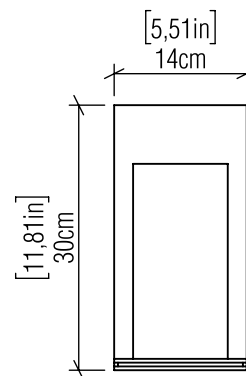

4051 [G9]

Name: Clean Accord Wall Lamp 4051
 Collection: Clean
 Application: Wall Lamp
 Construction: Natural Wood Vener, MDF and Cotton Shade

Specifications

Light Source: 1x G9 3W 120v-277v (lampholder)
 Light Bulbs not Included
 Color Temperature: Lamp dependent
 CRI: Lamp dependent
 Luminous Flux: Lamp dependent
 Delivered Lumens: Lamp dependent
 Total Power: Lamp dependent
 Input Voltage: 120V-277V
 Input Frequency: 60 Hz
 Canopy Dimension: N/A
 Weight: 1.03kg/2.27lbs

Fixture Image

Technical Drawing

Photometric Graph

Standards