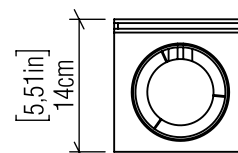

4051 [G9]

Name: Clean Accord Wall Lamp 4051
 Collection: Clean
 Application: Wall Lamp
 Construction: Natural Wood Vener, MDF and Cotton Shade

Specifications

Light Source: 1x G9 3W 120v-277v (lampholder)
 Light Bulbs not Included
 Color Temperature: Lamp dependent
 CRI: Lamp dependent
 Luminous Flux: Lamp dependent
 Delivered Lumens: Lamp dependent
 Total Power: Lamp dependent
 Input Voltage: 120V-277V
 Input Frequency: 60 Hz
 Canopy Dimension: N/A
 Weight: 1.03kg/2.27lbs

Fixture Image

Technical Drawing

Photometric Graph

Standards