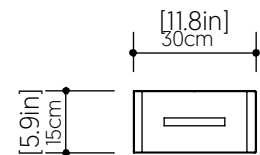

Specifier: _____ Date: _____

Project name: _____

Project location: _____

1024 [E-26]

Name: Clean Accord Table Lamp 1024
Collection: Clean
Application: Table Lamp
Construction: Natural Wood Veneer, MDF, Stainless Steel and Cotton Shade

Specifications

Light Source: 1X 25W 120V-240V E26 (medium base)
Light Bulbs not Included
Color Temperature: Lamp dependent
CRI: Lamp dependent
Delivered Lumens: Lamp dependent
Total Power: Lamp dependent
Input Voltage: 120V - 240V
Input Frequency: 60 Hz
Canopy Dimension: N/A
Height Adjustment Limit: N/A
Weight: 1.98kg/4.37lbs

Fixture Image

Technical Drawing

Photometric Graph

Standards