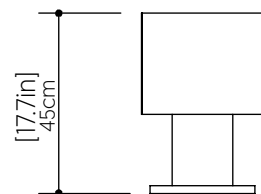

Specifier: _____ Date: _____

Project name: _____

Project location: _____

1024 [E-26]

Name: Clean Accord Table Lamp 1024
Collection: Clean
Application: Table Lamp
Construction: Natural Wood Veneer, MDF, Stainless Steel and Cotton Shade

Specifications

Light Source: 1X 25W 120V-240V E26 (medium base)
Light Bulbs not Included
Color Temperature: Lamp dependent
CRI: Lamp dependent
Delivered Lumens: Lamp dependent
Total Power: Lamp dependent
Input Voltage: 120V - 240V
Input Frequency: 60 Hz
Canopy Dimension: N/A
Height Adjustment Limit: N/A
Weight: 1.98kg/4.37lbs

Fixture Image

Technical Drawing

Photometric Graph

Standards