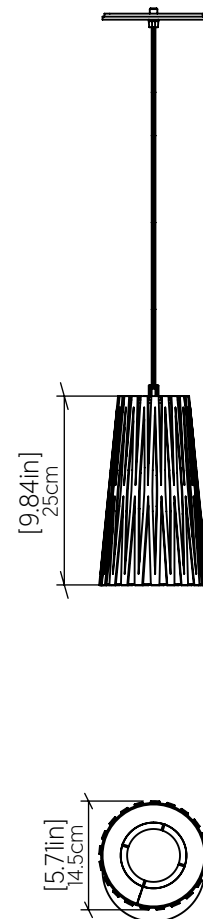

Specifier: _____ Date: _____

Project name: _____

Project location: _____

1239 [E-26]

Name: Living Hinges Accord Pendant 1239
Collection: Living Hinges
Application: Pendant
Construction: Natural Wood Veneer, MDF and Cotton Shade

Specifications

Light Source: 1X 25W 120V-240V E26 [medium base]
Driver Location: N/A
Color Temperature: Lamp Dependent
Dimming Option: Lamp Dependent
CRI: Lamp Dependent
Delivered Lumens: Lamp Dependent
Total Power: Lamp Dependent
Input Voltage: 120V-240V
Input Frequency: 60 Hz
Canopy Dimension: H0.8cm Ø13,5cm / H0.31" Ø5.31"
Height Adjustment Limit: 10'
Weight: 0.81kg/1.79lbs

Fixture Image

Technical Drawing

Photometric Graph

Standards