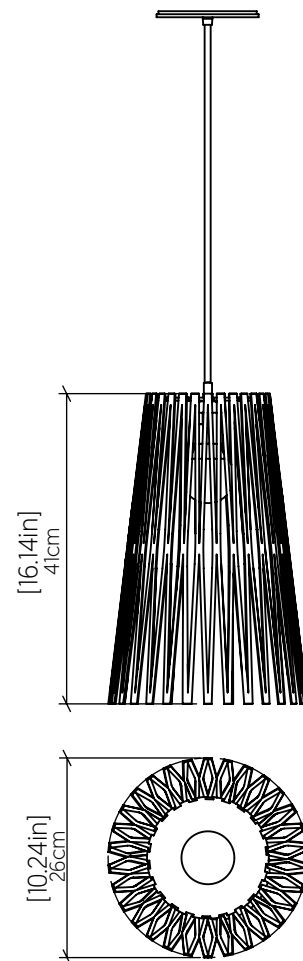

Specifier: _____ Date: _____

Project name: _____

Project location: _____

1241 [E-26]

Name: Living Hinges Accord Pendant 1241
 Collection: Living Hinges
 Application: Pendant
 Construction: Natural Wood Veneer, MDF and Cotton Shade

Specifications

Light Source: 1X 25W 120V-240V E26 [medium base]
 Driver Location: N/A
 Color Temperature: Lamp Dependent
 Dimming Option: Lamp Dependent
 CRI: Lamp Dependent
 Delivered Lumens: Lamp Dependent
 Total Power: Lamp Dependent
 Input Voltage: 120V-240V
 Input Frequency: 60 Hz
 Canopy Dimension: H0.8cm Ø13,5cm / H0.31" Ø5.31"
 Height Adjustment Limit: 10'
 Weight: 2.2kg/4.85lbs

Fixture Image

Technical Drawing

Photometric Graph

Standards