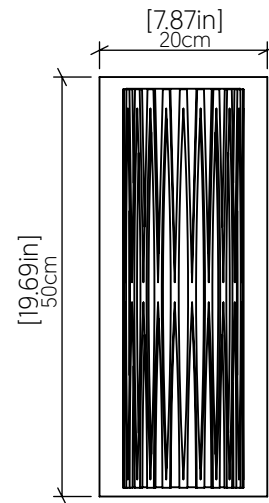

Specifications

Light Source:	Integrated LED Module
Driver Location	Inside the luminaire
Color Temperature:	3000K, 3500K and 4000K
Dimming Option:	0-10V OR ELV/TRIAC
CRI:	90
Delivered Lumens:	1100lm
Total Power:	16W
Input Voltage:	120V - 277V
Input Frequency:	60 Hz
Canopy Dimension	N/A
Weight:	Weight

Fixture Image

Technical Drawing

Photometric Graph

Standards