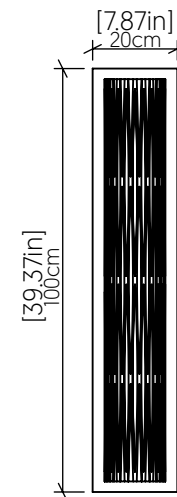

Specifier: _____ Date: _____

Project name: _____

Project location: _____

4067LED [LED]

Name: Living Hinges Accord Wall Lamp 4067 LED
 Collection: Living Hinges
 Application: Wall Lamp
 Construction: Natural Wood Venner, MDF and Acrylic

Fixture Image

Specifications

Light Source:	Integrated LED Module
Driver Location	Inside the luminaire
Color Temperature:	3000K, 3500K and 4000K
Dimming Option:	0-10V OR ELV/TRIAC
CRI:	90
Delivered Lumens:	1650lm
Total Power:	24W
Input Voltage:	120V - 277V
Input Frequency:	60 Hz
Canopy Dimension	N/A
Weight:	Weight

Technical Drawing

Photometric Graph

Standards