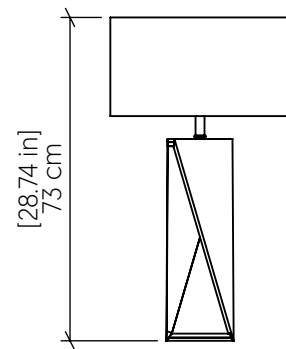

7044 [E-26]

Name: Spin Accord Table Lamp 7044
Collection: Spin
Application: Table Lamp
Construction: Natural Wood Veneer, MDF, Stainless Steel and Cotton Shade

Specifications

Light Source: 1X 25W 120v-277v E26 [medium base]
Light Bulbs not Included
Color Temperature: Lamp dependent
CRI: Lamp dependent
Delivered Lumens: Lamp dependent
Total Power: Lamp dependent
Input Voltage: 120V - 240V
Input Frequency: 60 Hz
Canopy Dimension: N/A
Height Adjustment Limit: N/A
Weight: 1.80kg/3.97lbs

Fixture Image

Technical Drawing

Photometric Graph

Standards