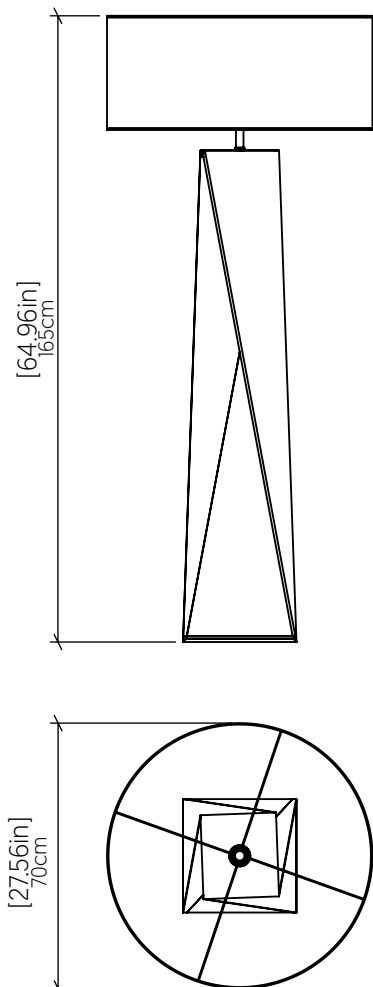

3029 [E-26]

Name: Spin Accord Floor Lamp 3029
 Collection: Spin
 Application: Floor Lamp
 Construction: Natural Wood Veneer, MDF, Stainless Steel and Cotton Shade

Specifications

Light Source: 1X 25W 120v-240v E26 (medium base)
 Light Bulbs not Included
 Color Temperature: Lamp dependent
 CRI: Lamp dependent
 Delivered Lumens: Lamp dependent
 Total Power: Lamp dependent
 Input Voltage: 120V - 240V
 Input Frequency: 60 Hz
 Canopy Dimension: N/A
 Height Adjustment Limit: N/A
 Weight: 7.51kg/16.56lbs

Fixture Image

Technical Drawing

Photometric Graph

Standards