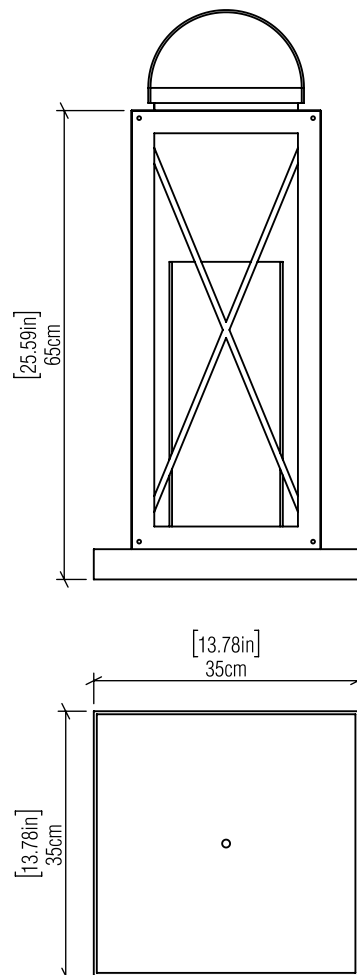

## 3025 [E-26]

Name: Lantern Accord Floor Lamp 3025  
 Collection: Clean  
 Application: Floor Lamp  
 Construction: Natural Wood Veneer, MDF, Leather and Acrylic

### Specifications

Light Source: 1X 25W 120v-240v E26 (medium base)  
 Light Bulbs not Included  
 Color Temperature: Lamp dependent  
 CRI: Lamp dependent  
 Delivered Lumens: Lamp dependent  
 Total Power: Lamp dependent  
 Input Voltage: 120V - 240V  
 Input Frequency: 60 Hz  
 Canopy Dimension: N/A  
 Height Adjustment Limit: N/A  
 Weight: 4.32kg/9.53lbs

### Fixture Image

### Technical Drawing