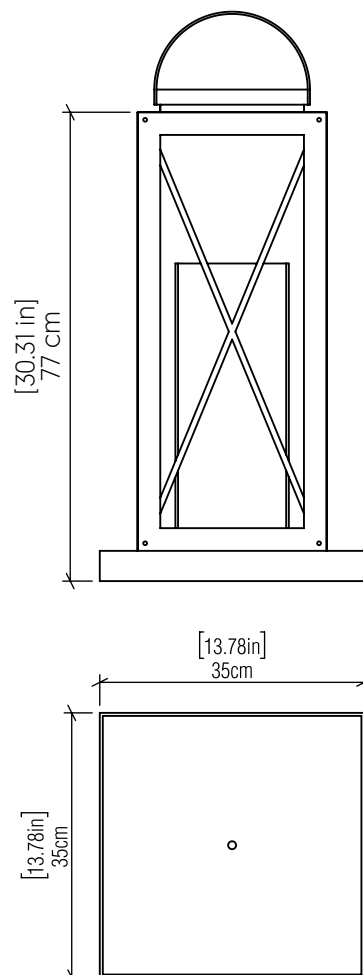

## 3011 [E-26]

Name: Lantern Accord Floor Lamp 3011  
 Collection: Clean  
 Application: Floor Lamp  
 Construction: Natural Wood Veneer, MDF, Leather and Acrylic

### Specifications

Light Source: 1X 25W 120v-240v E26 (medium base)  
 Light Bulbs not Included  
 Color Temperature: Lamp dependent  
 CRI: Lamp dependent  
 Delivered Lumens: Lamp dependent  
 Total Power: Lamp dependent  
 Input Voltage: 120V - 240V  
 Input Frequency: 60 Hz  
 Canopy Dimension: N/A  
 Height Adjustment Limit: N/A  
 Weight: 4.27kg/9.42lbs

### Fixture Image

### Technical Drawing