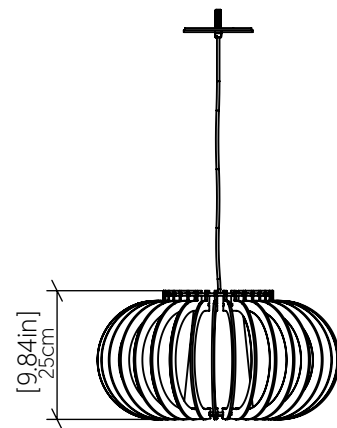

Technical Drawing