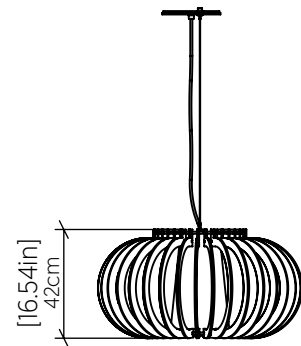

Technical Drawing