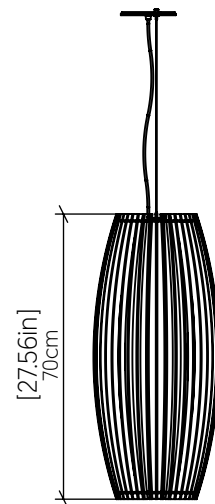

Technical Drawing