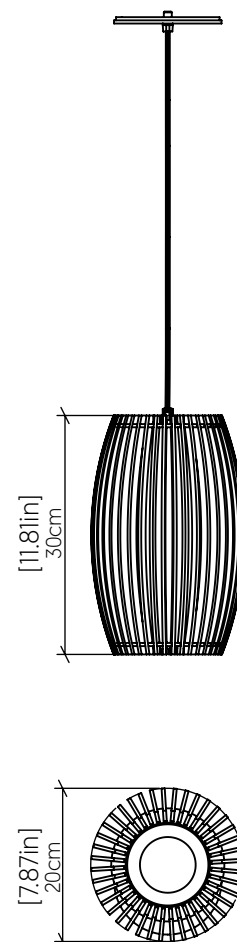

1140 [E-26]

Name: Stecche Di Legno Accord Pendant 1140
 Collection: Stecche di Legno
 Application: Pendant
 Construction: Natural Wood Veneer, MDF

Specifications

Light Source: 1X 25W 120V-240V E26 [medium base]
 Driver Location: N/A
 Color Temperature: Lamp Dependent
 Dimming Option: Lamp Dependent
 CRI: Lamp Dependent
 Delivered Lumens: Lamp Dependent
 Total Power: Lamp Dependent
 Input Voltage: 120V-240V
 Input Frequency: 60 Hz
 Canopy Dimension: H0.8cm Ø13,5cm / H0.31" Ø5.31"
 Height Adjustment Limit: 10'
 Weight: 1.35kg/2.98lbs

Fixture Image

Technical Drawing

Photometric Graph

Standards