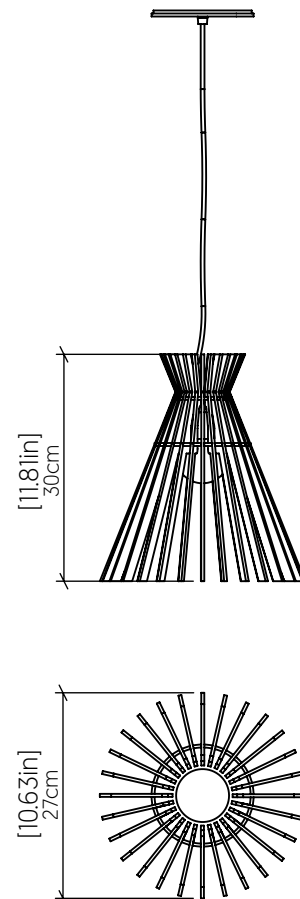

## 1183 [E-26]

Name: Stecche Di Legno Accord Pendant 1183  
 Collection: Stecche di Legno  
 Application: Pendant  
 Construction: Natural Wood Veneer, MDF

### Specifications

Light Source: 1X 25W 120V-240V E26 [medium base]  
 Driver Location: N/A  
 Color Temperature: Lamp Dependent  
 Dimming Option: Lamp Dependent  
 CRI: Lamp Dependent  
 Delivered Lumens: Lamp Dependent  
 Total Power: Lamp Dependent  
 Input Voltage: 120V-240V  
 Input Frequency: 60 Hz  
 Canopy Dimension: H0.8cm Ø13,5cm / H0.31" Ø5.31"  
 Height Adjustment Limit: 10'  
 Weight: 1.62kg/3.57lbs

### Fixture Image

### Technical Drawing