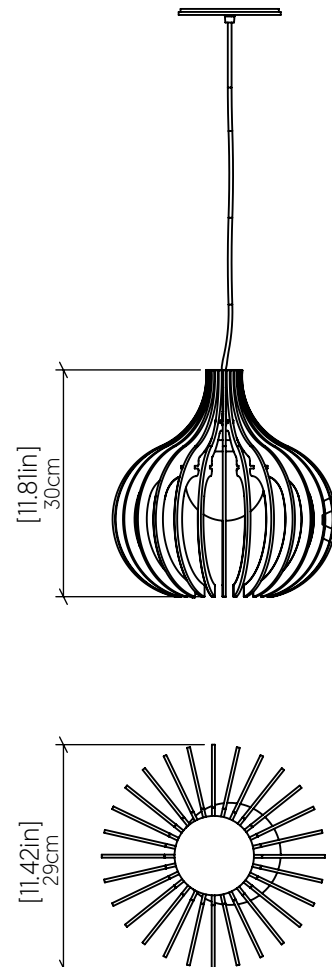

## 1182 [E-26]

Name: Stecche Di Legno Accord Pendant 1182  
 Collection: Stecche di Legno  
 Application: Pendant  
 Construction: Natural Wood Veneer, MDF

### Specifications

Light Source: 1X 25W 120V-240V E26 [medium base]  
 Driver Location: N/A  
 Color Temperature: Lamp Dependent  
 Dimming Option: Lamp Dependent  
 CRI: Lamp Dependent  
 Delivered Lumens: Lamp Dependent  
 Total Power: Lamp Dependent  
 Input Voltage: 120V-240V  
 Input Frequency: 60 Hz  
 Canopy Dimension: H0.8cm Ø13,5cm / H0.31" Ø5.31"  
 Height Adjustment Limit: 10'  
 Weight: 2.07kg/4.56lbs

### Fixture Image

### Technical Drawing