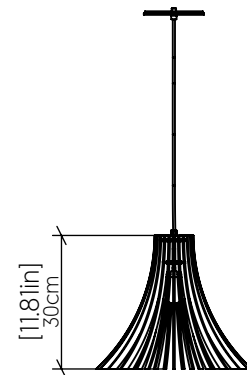

1181 [E-26]

Name: Stecche Di Legno Accord Pendant 1181
Collection: Stecche di Legno
Application: Pendant
Construction: Natural Wood Veneer, MDF

Specifications

Light Source: 1X 25W 120V-240V E26 [medium base]
Driver Location: N/A
Color Temperature: Lamp Dependent
Dimming Option: Lamp Dependent
CRI: Lamp Dependent
Delivered Lumens: Lamp Dependent
Total Power: Lamp Dependent
Input Voltage: 120V-240V
Input Frequency: 60 Hz
Canopy Dimension: H0.8cm Ø13,5cm / H0.31" Ø5.31"
Height Adjustment Limit: 10'
Weight: 1.62kg/3.57lbs

Fixture Image

Technical Drawing

Photometric Graph

Standards