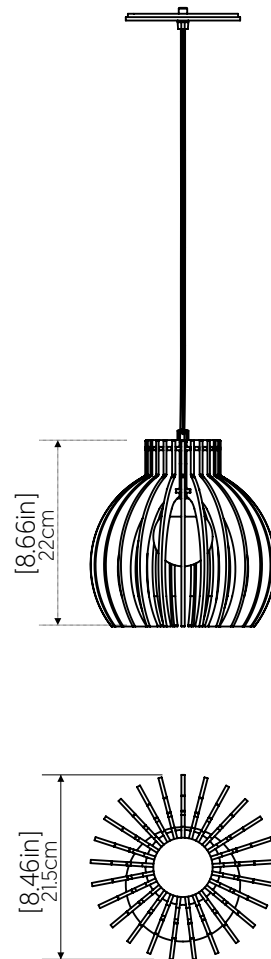

## 1237 [E-26]

Name: Stecche Di Legno Accord Pendant 1237  
 Collection: Stecche Di Legno  
 Application: Pendant  
 Construction: Natural Wood Veneer, MDF

### Fixture Image

### Specifications

Light Source: 1X 25W 120V-240V E26 [medium base]  
 Driver Location: N/A  
 Color Temperature: Lamp Dependent  
 Dimming Option: Lamp Dependent  
 CRI: Lamp Dependent  
 Delivered Lumens: Lamp Dependent  
 Total Power: Lamp Dependent  
 Input Voltage: 120V-240V  
 Input Frequency: 60 Hz  
 Canopy Dimension: H0.8cm Ø13,5cm / H0.31" Ø5.31"  
 Height Adjustment Limit: 10'  
 Weight: 1.08kg/2.38lbs

### Technical Drawing