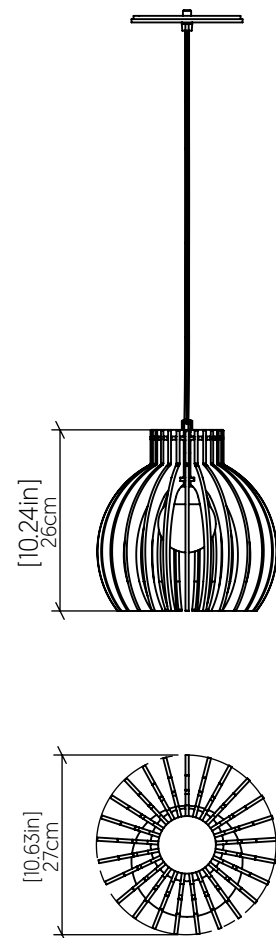

1180 [E-26]

Name: Stecche Di Legno Accord Pendant 1180
 Collection: Stecche di Legno
 Application: Pendant
 Construction: Natural Wood Veneer, MDF

Specifications

Light Source: 1X 25W 120V-240V E26 [medium base]
 Driver Location: N/A
 Color Temperature: Lamp Dependent
 Dimming Option: Lamp Dependent
 CRI: Lamp Dependent
 Delivered Lumens: Lamp Dependent
 Total Power: Lamp Dependent
 Input Voltage: 120V-240V
 Input Frequency: 60 Hz
 Canopy Dimension: H0.8cm Ø13,5cm / H0.31" Ø5.31"
 Height Adjustment Limit: 10'
 Weight: 1.62kg/3.57lbs

Fixture Image

Technical Drawing

Photometric Graph

Standards