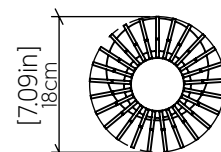

Technical Drawing