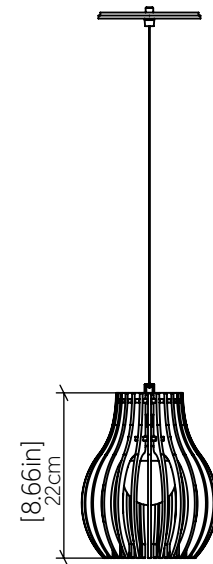

Technical Drawing