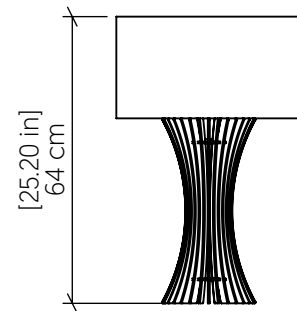

7013 [E-26]

Name: Stecche Di Legno Accord Table Lamp 7013
 Collection: Stecche Di Legno
 Application: Table Lamp
 Construction: Natural Wood Veneer, MDF, Stainless Steel and Cotton Shade

Specifications

Light Source: 1X 25W 120V-240V E26 (medium base)
 Light Bulbs not Included
 Color Temperature: Lamp dependent
 CRI: Lamp dependent
 Delivered Lumens: Lamp dependent
 Total Power: Lamp dependent
 Input Voltage: 120V - 240V
 Input Frequency: 60 Hz
 Canopy Dimension: N/A
 Height Adjustment Limit: N/A
 Weight: 1.62kg/3.57lbs

Fixture Image

Technical Drawing

Photometric Graph

Standards