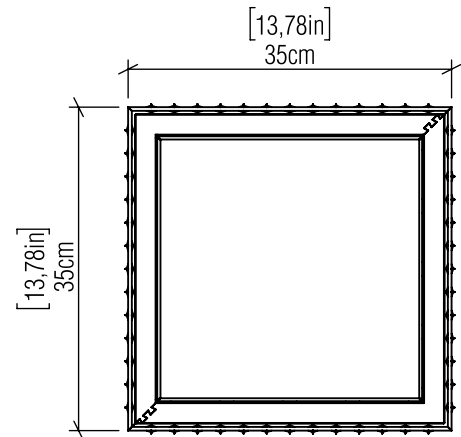

Technical Drawing