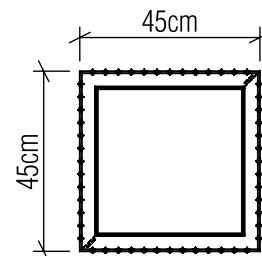

5027CLED [LED]

Name: Crystals Accord Ceiling Mounted 5027 LED
Collection: Crystal
Application: Ceiling
Construction: Natural Wood Venner, MDF, Acrylic and Crystal

Specifications

Light Source:	Integrated LED Module
Driver Location	Inside the luminaire
Color Temperature:	3000K, 3500K and 4000K
Dimming Option:	0-10V, ELV/TRIAC
CRI:	90
Delivered Lumens:	2200lm
Total Power:	32W
Input Voltage:	120V - 277V
Input Frequency:	60 Hz
Canopy Dimension	N/A
Height Adjustment Limit:	N/A
Weight:	N/A

Fixture Image

Technical Drawing

Photometric Graph

Standards